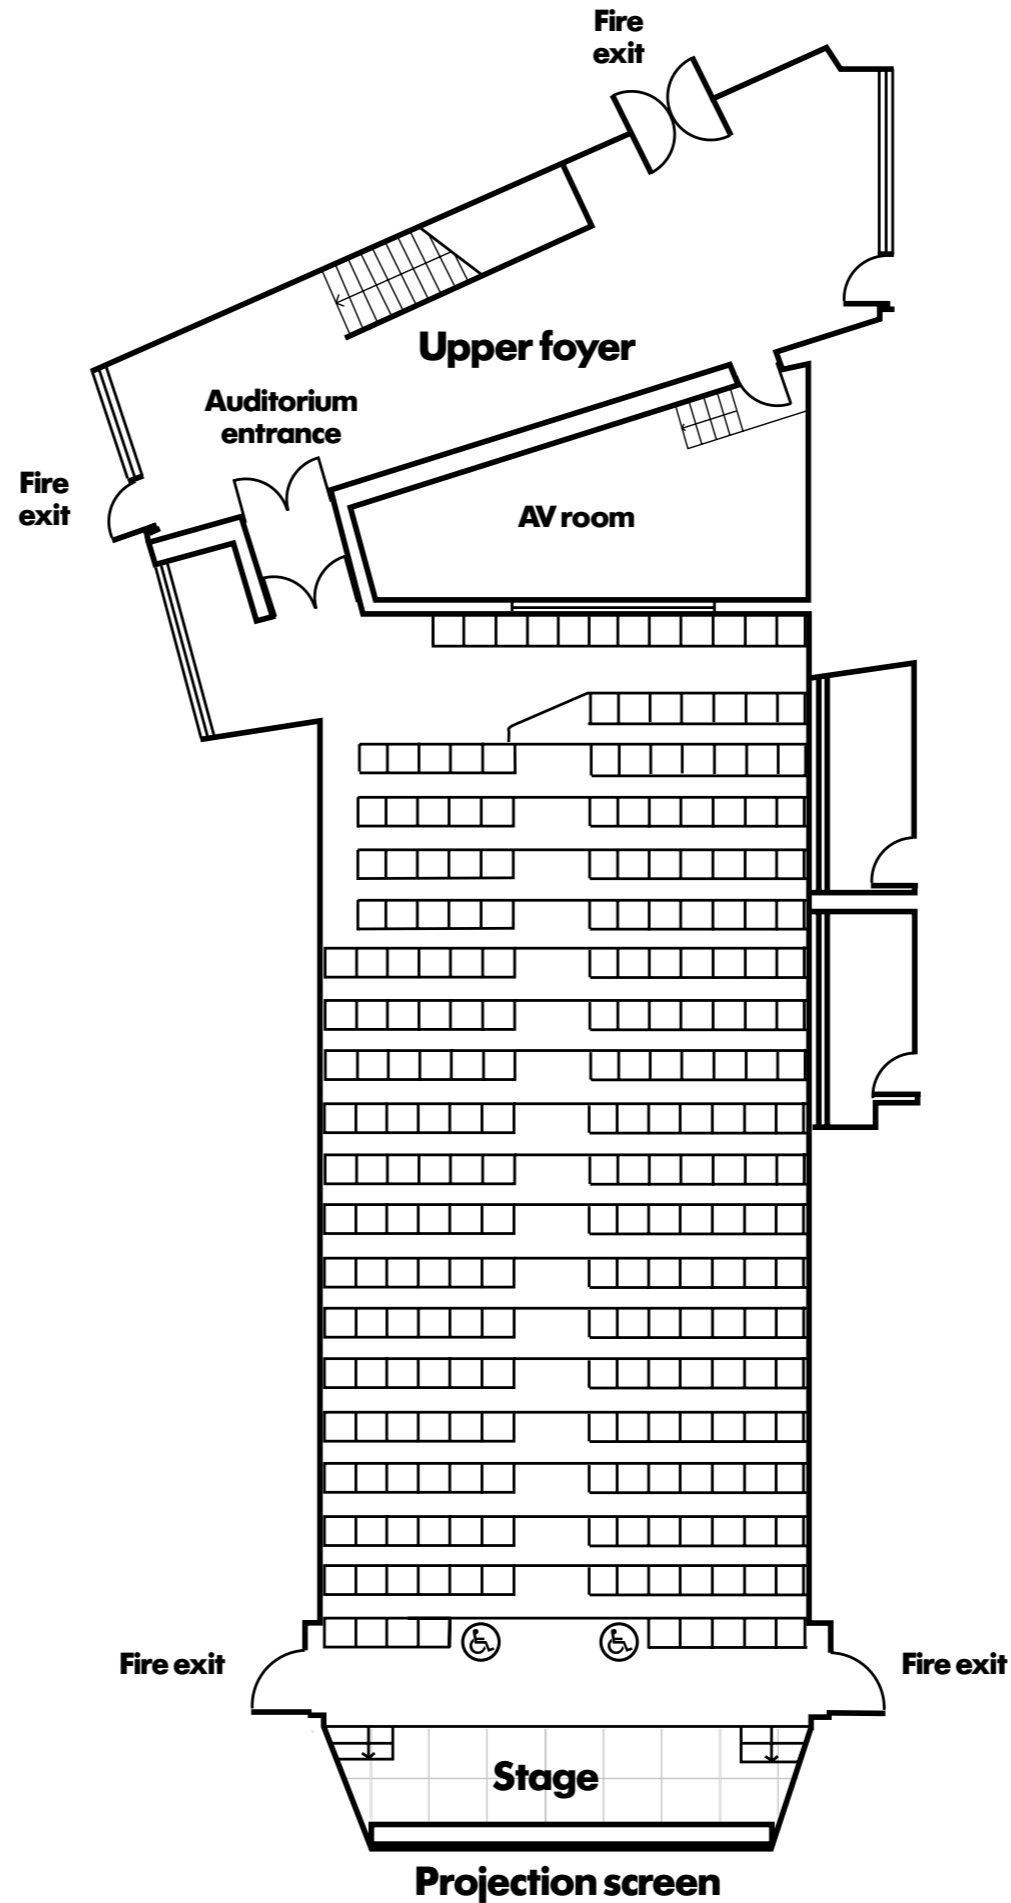

Frobisher Auditorium 1 Level 4

Capacity

total 243 plus 3 wheelchair position
or 232 plus 6 wheelchair positions

Auditorium dimensions

width 8.55m
length 20.95m

Stage dimensions

area 12.2m² (131 sq.ft.)
width 7.3m (22'2")
length 1.6m (5'6")
height MAX 4m (13'1")

Facilities

- free delegate wi-fi
- perlux screen 5.3 x 2.9m (17'4" x 9'5" with variable masking)
- projection facilities
- dedicated technician
- integrated sound system
- coloured stage and wall lighting
- comfort cooling
- adjacent to Frobisher Lounge
- accessible via passenger lifts, stairs and goods lift
- standard 13 amp power (other power to quote)

Plan to be used as guide only